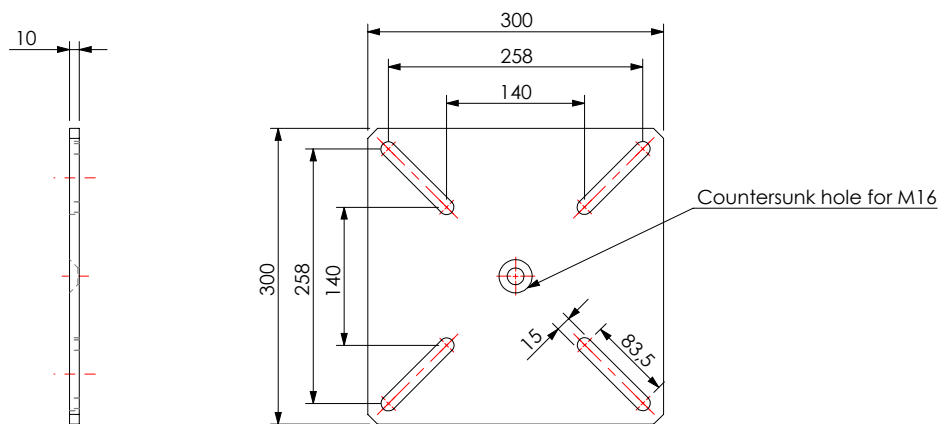

SS PZFG PLATE

Code 001510

Stainless steel plate with base size 300x300x10 mm with 4 slots for fixing. Ideal for creation of lifelines installed on masonry walls.

Material	AISI 304 Stainless Steel
Dimensions (mm)	10 x 300 x 300
Weight (kg)	6,69
CN code	73269098
EAN code	8055773300934

STANDARDS

	A	C
UNI EN 795:2012	1	1
UNI 11578:2015	1	4
CEN/TS 16415:2013	2	4

LENGTH	min 5 max 120
SPAN	min 5 max 20

Discover the product line: